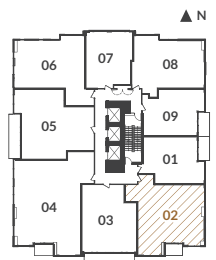

SUITE 02

2 Bedroom

From \$5,500 / month

ONE o ONE

101 · ST · CLAIR · WEST

LUXURY RENTALS

Floors 6-23

* Location of windows alternate on each floor.

Floor plans are intended to give a general indication of the proposed layout only. All images and dimensions are not intended to form part of any lease agreement. Dimensions and layouts are not exact, actual useable room sizes may vary. Furniture and fixture representations are for illustration purposes only and do not reflect electrical plans for the suite. Suites are leased unfurnished. Features, finishes, sizes and specifications are subject to change without notice. E. & O.E.