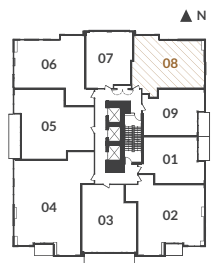

SUITE 08

2 Bedroom

From \$3,650 / month

ONE o ONE

101 · ST · CLAIR · WEST

LUXURY RENTALS

Floors 6-23

Floor plans are intended to give a general indication of the proposed layout only. All images and dimensions are not intended to form part of any lease agreement. Dimensions and layouts are not exact, actual useable room sizes may vary. Furniture and fixture representations are for illustration purposes only and do not reflect electrical plans for the suite. Suites are leased unfurnished. Features, finishes, sizes and specifications are subject to change without notice. E. & O.E.