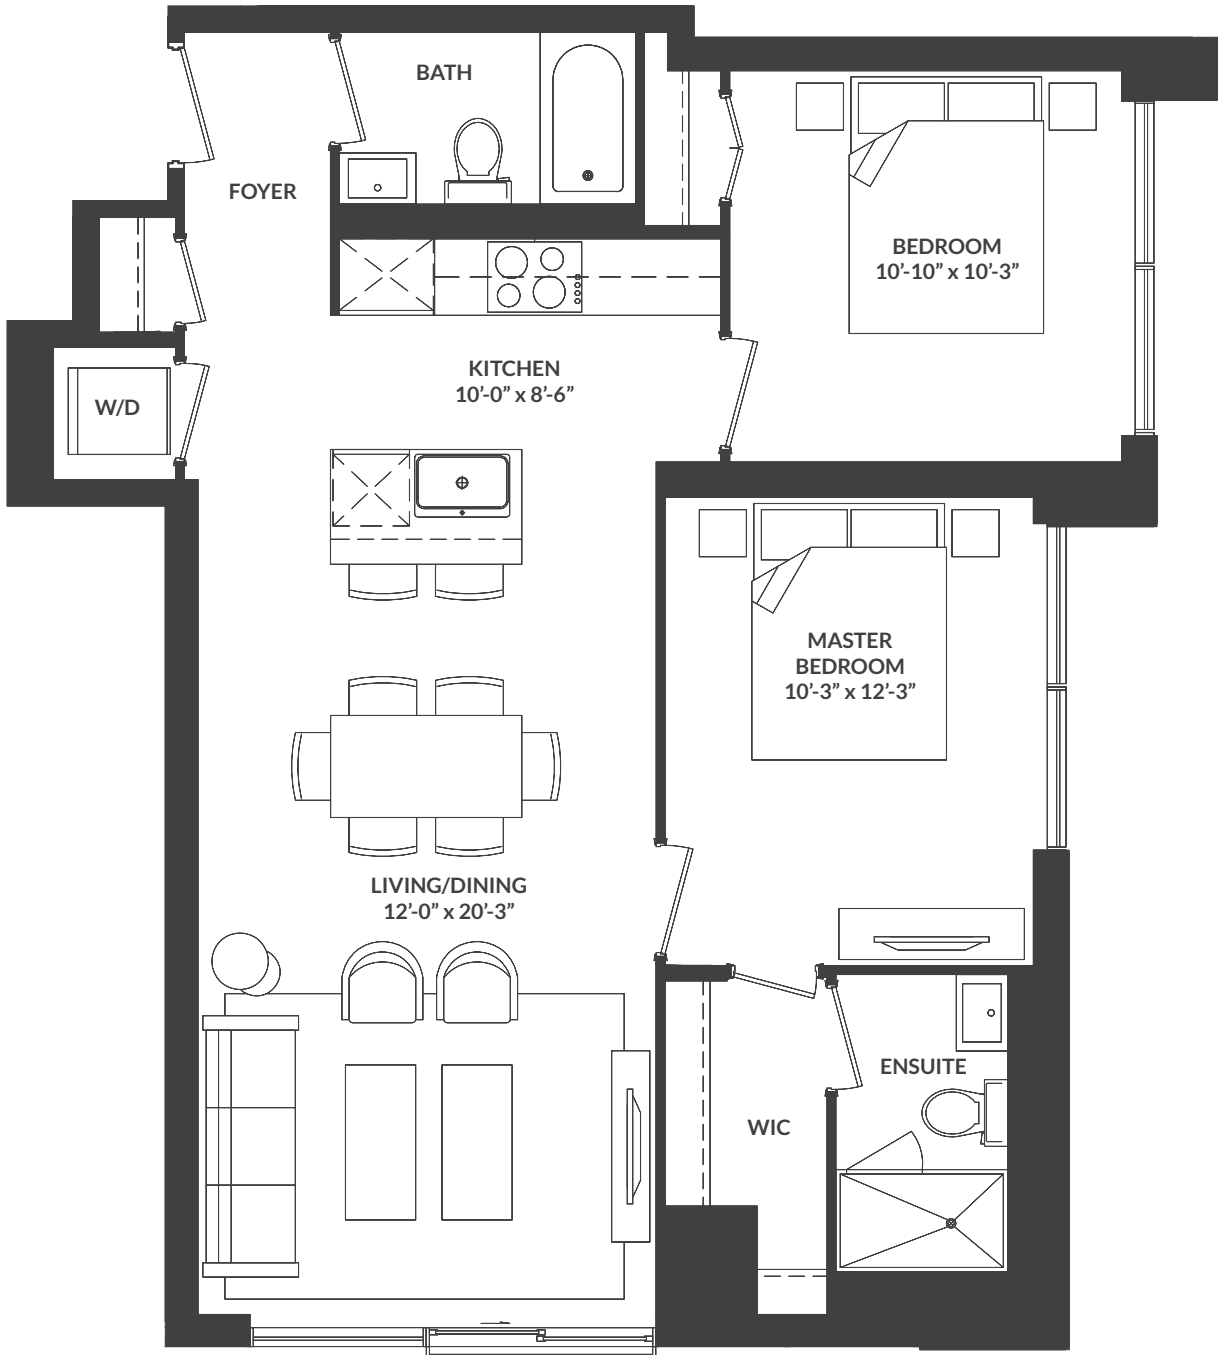

SUITE 08

2 Bedroom

From \$3,650 / month

ONE o ONE

101 · ST · CLAIR · WEST

LUXURY RENTALS

Floors 6-23

Floor plans are intended to give a general indication of the proposed layout only. All images and dimensions are not intended to form part of any lease agreement. Dimensions and layouts are not exact, actual useable room sizes may vary. Furniture and fixture representations are for illustration purposes only and do not reflect electrical plans for the suite. Suites are leased unfurnished. Features, finishes, sizes and specifications are subject to change without notice. E. & O.E.