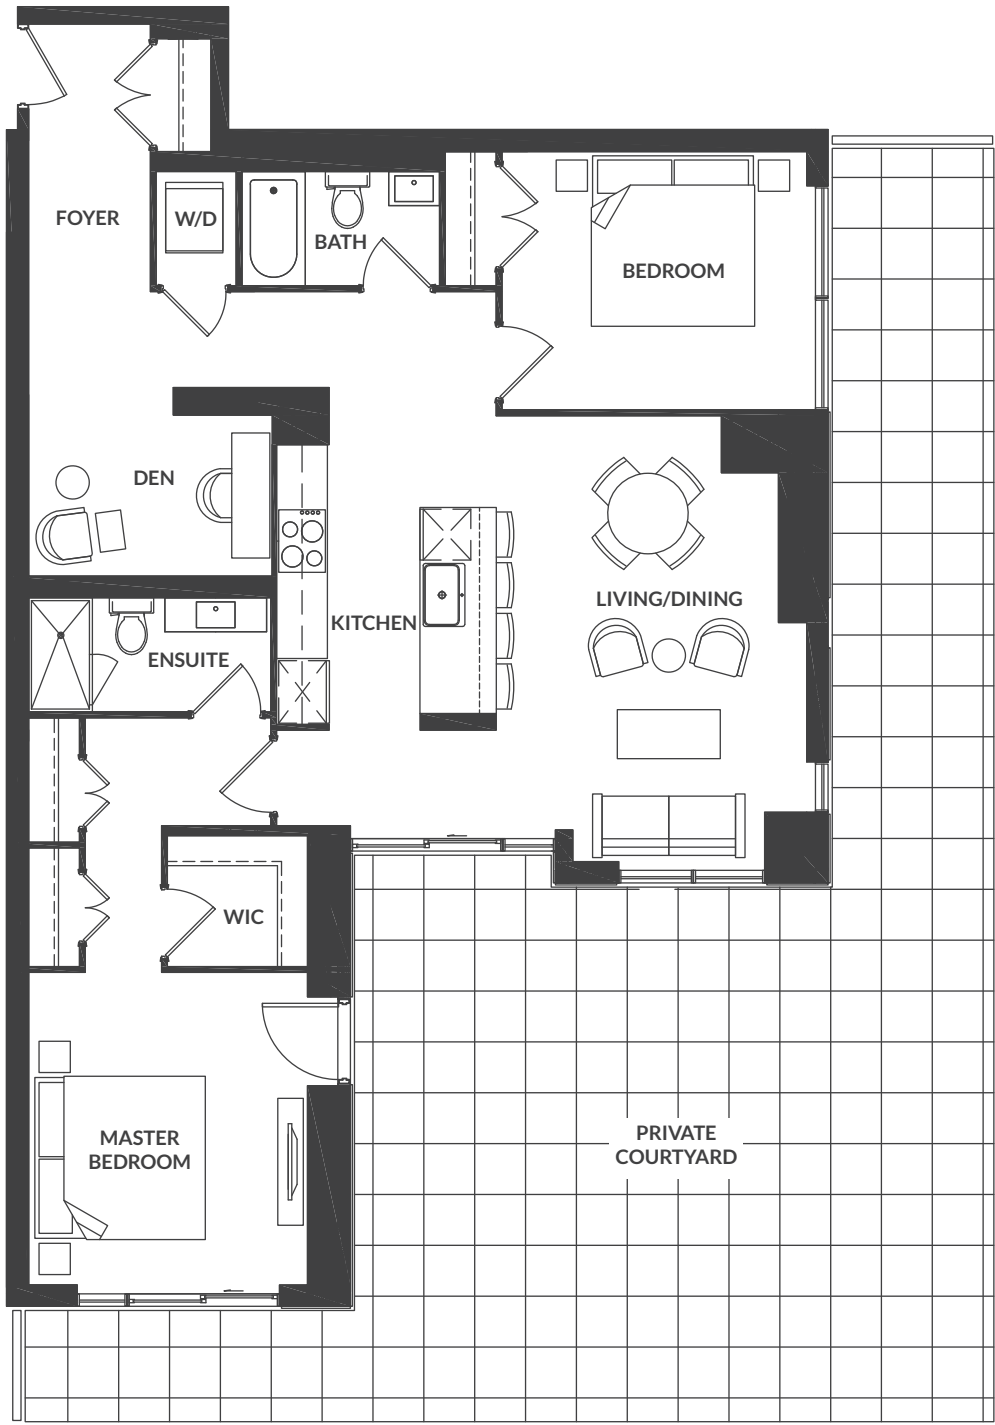

SUITE 202

2 Bedroom + Den

From \$6,350 / month

ONE o ONE

101 · ST · CLAIR · WEST

LUXURY RENTALS

Floor 2

* Location of windows alternate on each floor.

Floor plans are intended to give a general indication of the proposed layout only. All images and dimensions are not intended to form part of any lease agreement. Dimensions and layouts are not exact, actual useable room sizes may vary. Furniture and fixture representations are for illustration purposes only and do not reflect electrical plans for the suite. Suites are leased unfurnished. Features, finishes, sizes and specifications are subject to change without notice. E. & O.E.