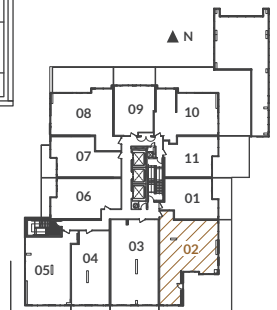

SUITE 202

2 Bedroom + Den

From \$6,350 / month

ONE o ONE

101 · ST · CLAIR · WEST

LUXURY RENTALS

Floor 2

* Location of windows alternate on each floor.

Floor plans are intended to give a general indication of the proposed layout only. All images and dimensions are not intended to form part of any lease agreement. Dimensions and layouts are not exact, actual useable room sizes may vary. Furniture and fixture representations are for illustration purposes only and do not reflect electrical plans for the suite. Suites are leased unfurnished. Features, finishes, sizes and specifications are subject to change without notice. E. & O.E.