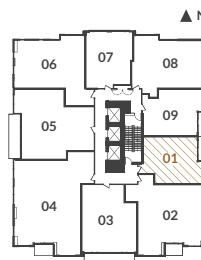

SUITE 01

1 Bedroom

From \$2,800 / month

ONE of ONE

101 · ST · CLAIR · WEST

LUXURY RENTALS

Floors 6-23

Floor plans are intended to give a general indication of the proposed layout only. All images and dimensions are not intended to form part of any lease agreement. Dimensions and layouts are not exact, actual useable room sizes may vary. Furniture and fixture representations are for illustration purposes only and do not reflect electrical plans for the suite. Suites are leased unfurnished. Features, finishes, sizes and specifications are subject to change without notice. E. & O.E.