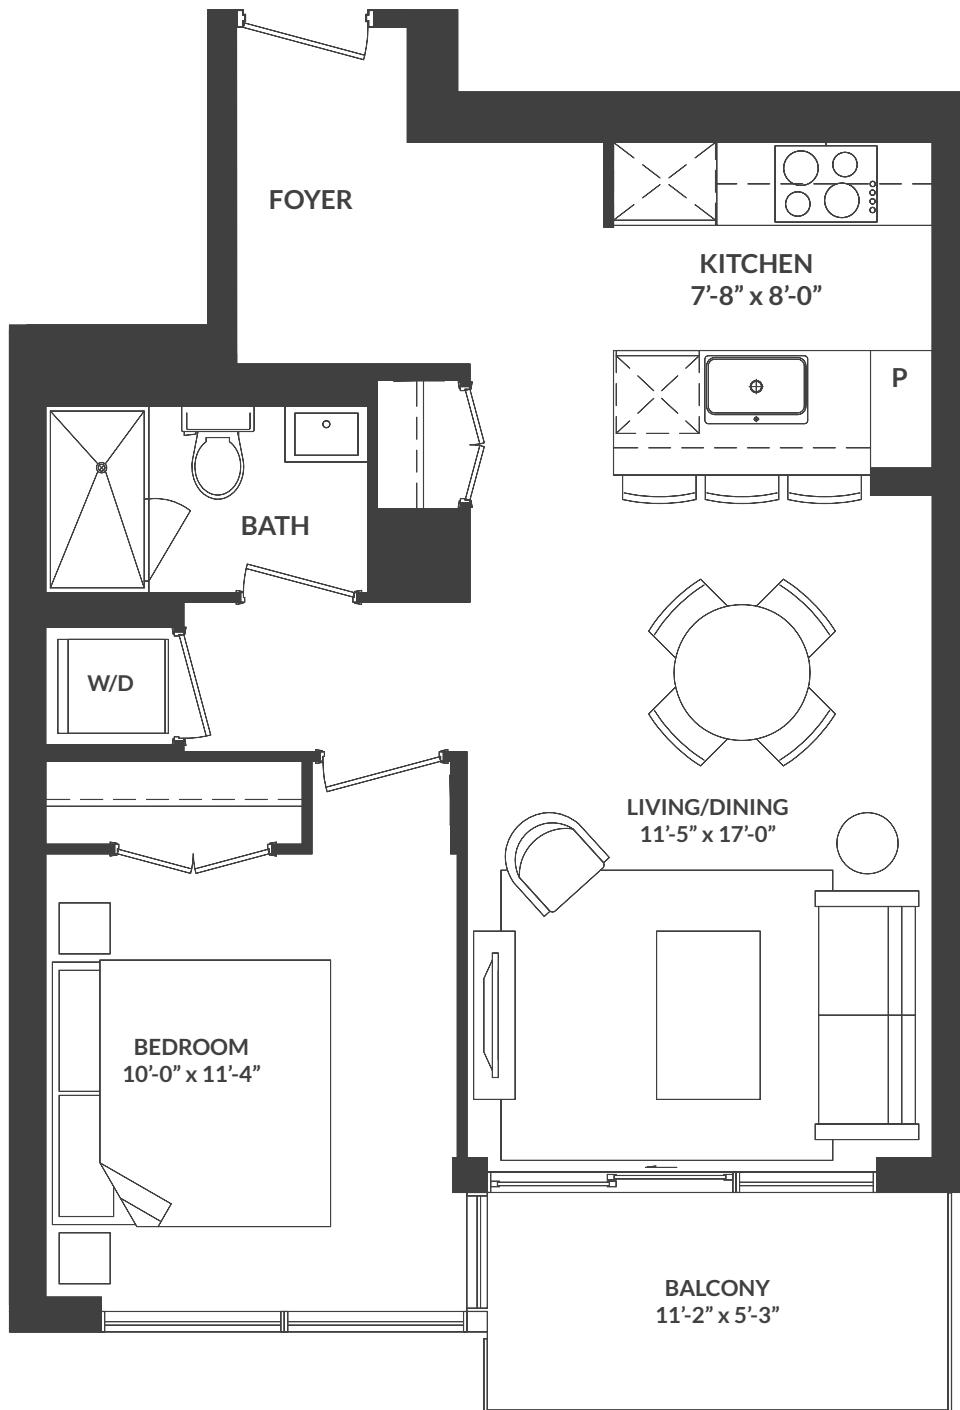

SUITE 01

1 Bedroom

From \$2,800 / month

ONE of ONE

101 · ST · CLAIR · WEST

LUXURY RENTALS

Floors 6-23

Floor plans are intended to give a general indication of the proposed layout only. All images and dimensions are not intended to form part of any lease agreement. Dimensions and layouts are not exact, actual useable room sizes may vary. Furniture and fixture representations are for illustration purposes only and do not reflect electrical plans for the suite. Suites are leased unfurnished. Features, finishes, sizes and specifications are subject to change without notice. E. & O.E.