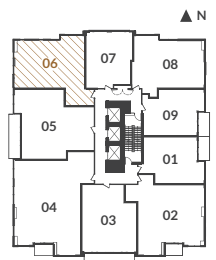

SUITE 06

2 Bedroom

From \$3,950 / month

ONE o ONE

101 · ST · CLAIR · WEST

LUXURY RENTALS

*

*

Floors 6-23

* Location of windows alternate on each floor.

Floor plans are intended to give a general indication of the proposed layout only. All images and dimensions are not intended to form part of any lease agreement. Dimensions and layouts are not exact, actual useable room sizes may vary. Furniture and fixture representations are for illustration purposes only and do not reflect electrical plans for the suite. Suites are leased unfurnished. Features, finishes, sizes and specifications are subject to change without notice. E. & O.E.