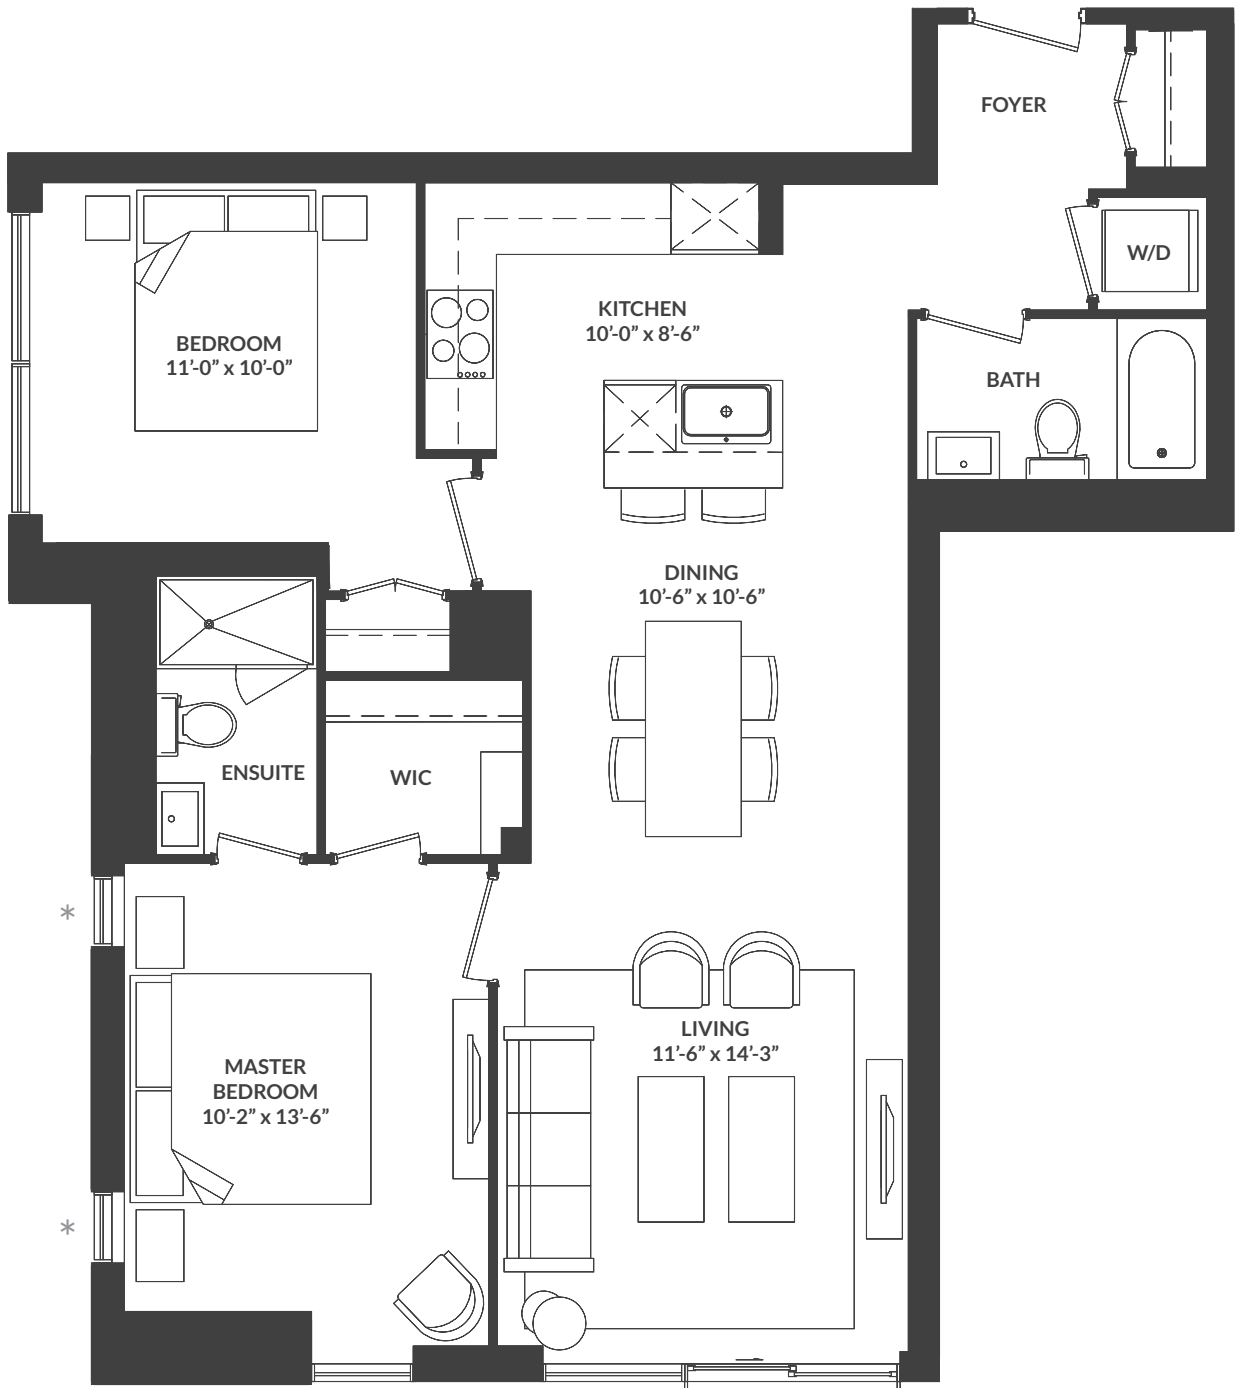

SUITE 06

2 Bedroom

From \$3,950 / month

ONE o ONE

101 · ST · CLAIR · WEST

LUXURY RENTALS

*

*

Floors 6-23

* Location of windows alternate on each floor.

Floor plans are intended to give a general indication of the proposed layout only. All images and dimensions are not intended to form part of any lease agreement. Dimensions and layouts are not exact, actual useable room sizes may vary. Furniture and fixture representations are for illustration purposes only and do not reflect electrical plans for the suite. Suites are leased unfurnished. Features, finishes, sizes and specifications are subject to change without notice. E. & O.E.