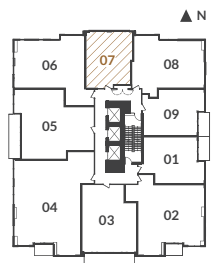

# SUITE 07

1 Bedroom

From \$2,550 / month

ONE o ONE

101 · ST · CLAIR · WEST

LUXURY RENTALS

Floors 6-23

Floor plans are intended to give a general indication of the proposed layout only. All images and dimensions are not intended to form part of any lease agreement. Dimensions and layouts are not exact, actual useable room sizes may vary. Furniture and fixture representations are for illustration purposes only and do not reflect electrical plans for the suite. Suites are leased unfurnished. Features, finishes, sizes and specifications are subject to change without notice. E. & O.E.