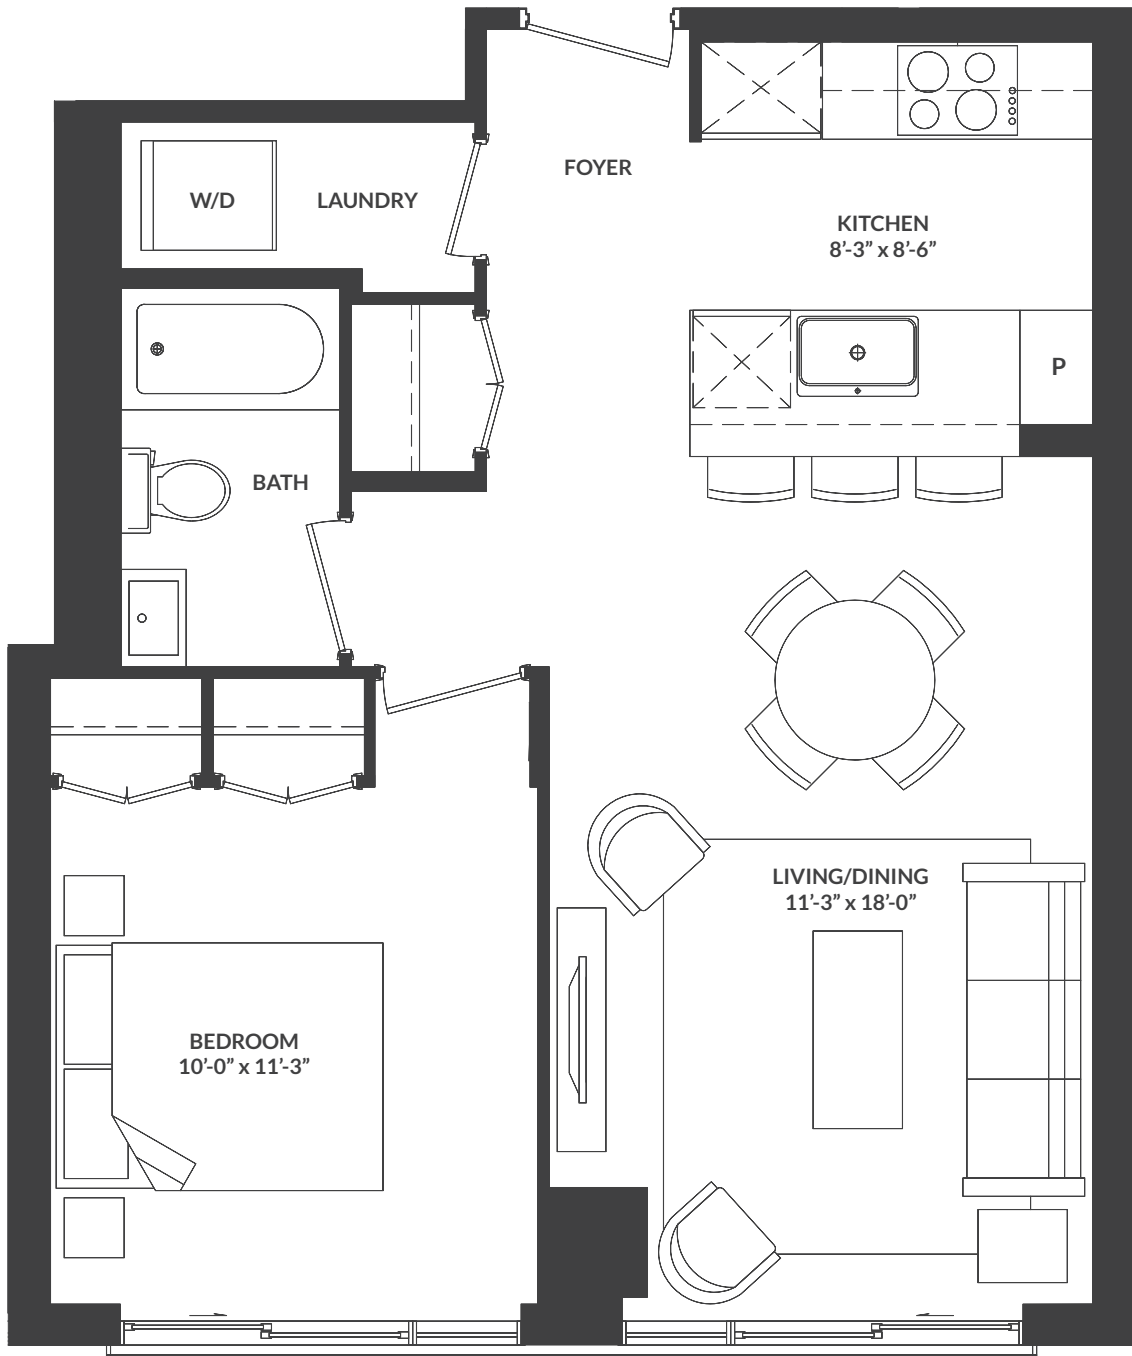

# SUITE 07

1 Bedroom

From \$2,550 / month

ONE o ONE

101 · ST · CLAIR · WEST

LUXURY RENTALS

Floors 6-23

Floor plans are intended to give a general indication of the proposed layout only. All images and dimensions are not intended to form part of any lease agreement. Dimensions and layouts are not exact, actual useable room sizes may vary. Furniture and fixture representations are for illustration purposes only and do not reflect electrical plans for the suite. Suites are leased unfurnished. Features, finishes, sizes and specifications are subject to change without notice. E. & O.E.