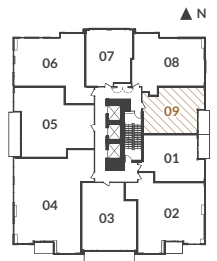

SUITE 09

1 Bedroom

From \$2,800 / month

ONE o ONE

101 · ST · CLAIR · WEST

LUXURY RENTALS

Floors 6-23

Floor plans are intended to give a general indication of the proposed layout only. All images and dimensions are not intended to form part of any lease agreement. Dimensions and layouts are not exact, actual useable room sizes may vary. Furniture and fixture representations are for illustration purposes only and do not reflect electrical plans for the suite. Suites are leased unfurnished. Features, finishes, sizes and specifications are subject to change without notice. E. & O.E.