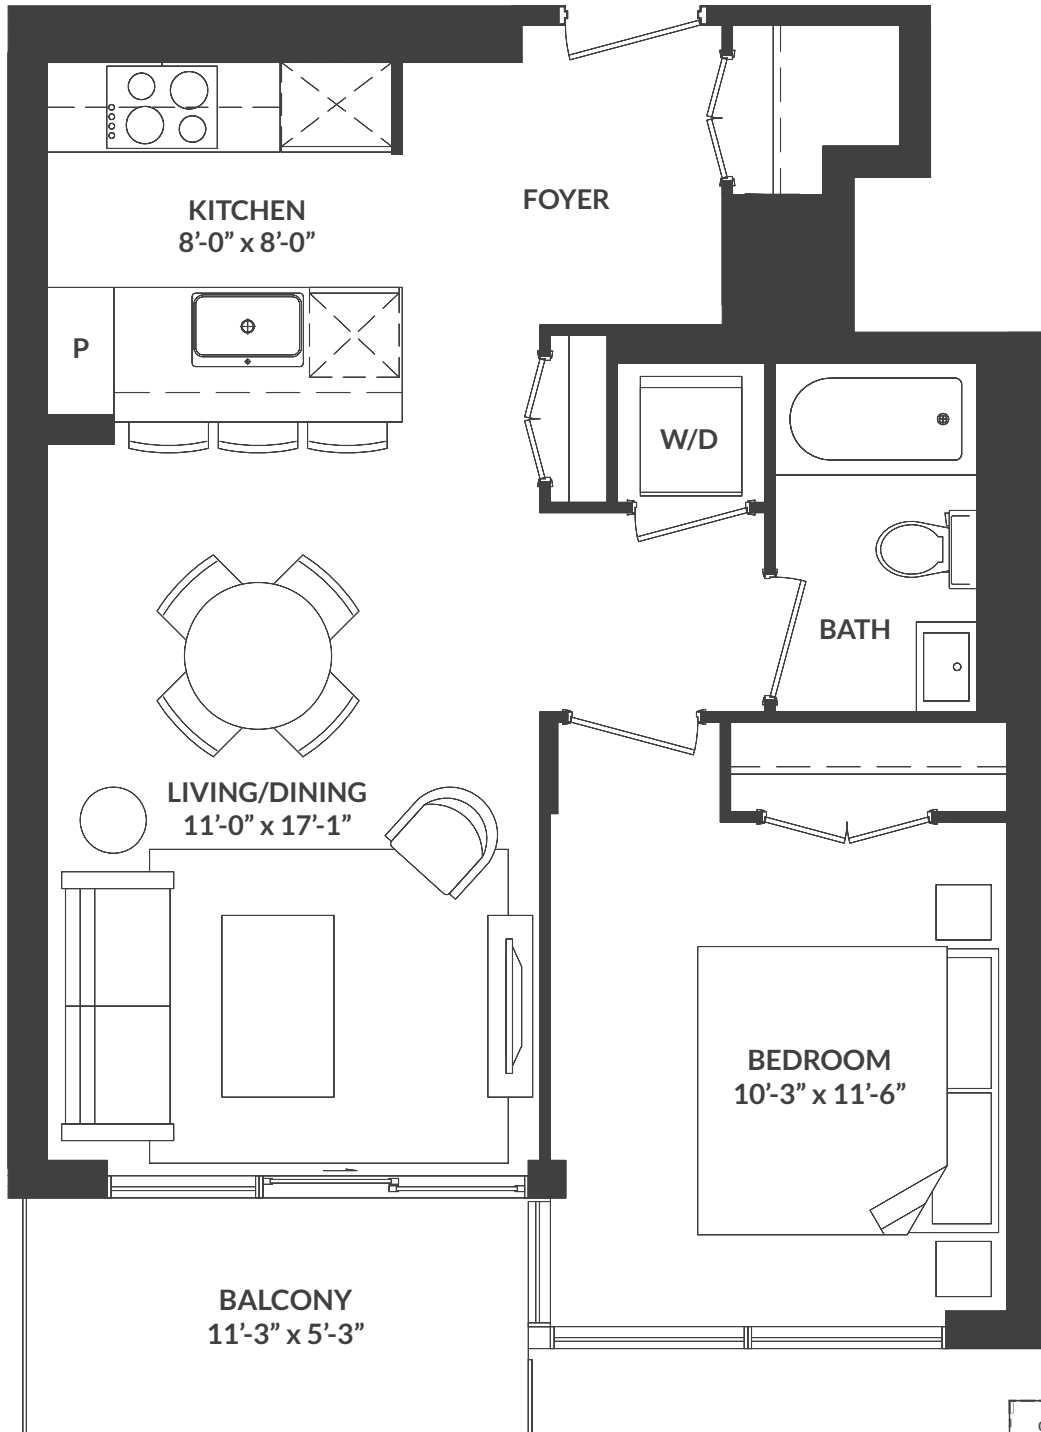

SUITE 09

1 Bedroom

From \$2,800 / month

ONE o ONE

101 · ST · CLAIR · WEST

LUXURY RENTALS

Floors 6-23

Floor plans are intended to give a general indication of the proposed layout only. All images and dimensions are not intended to form part of any lease agreement. Dimensions and layouts are not exact, actual useable room sizes may vary. Furniture and fixture representations are for illustration purposes only and do not reflect electrical plans for the suite. Suites are leased unfurnished. Features, finishes, sizes and specifications are subject to change without notice. E. & O.E.