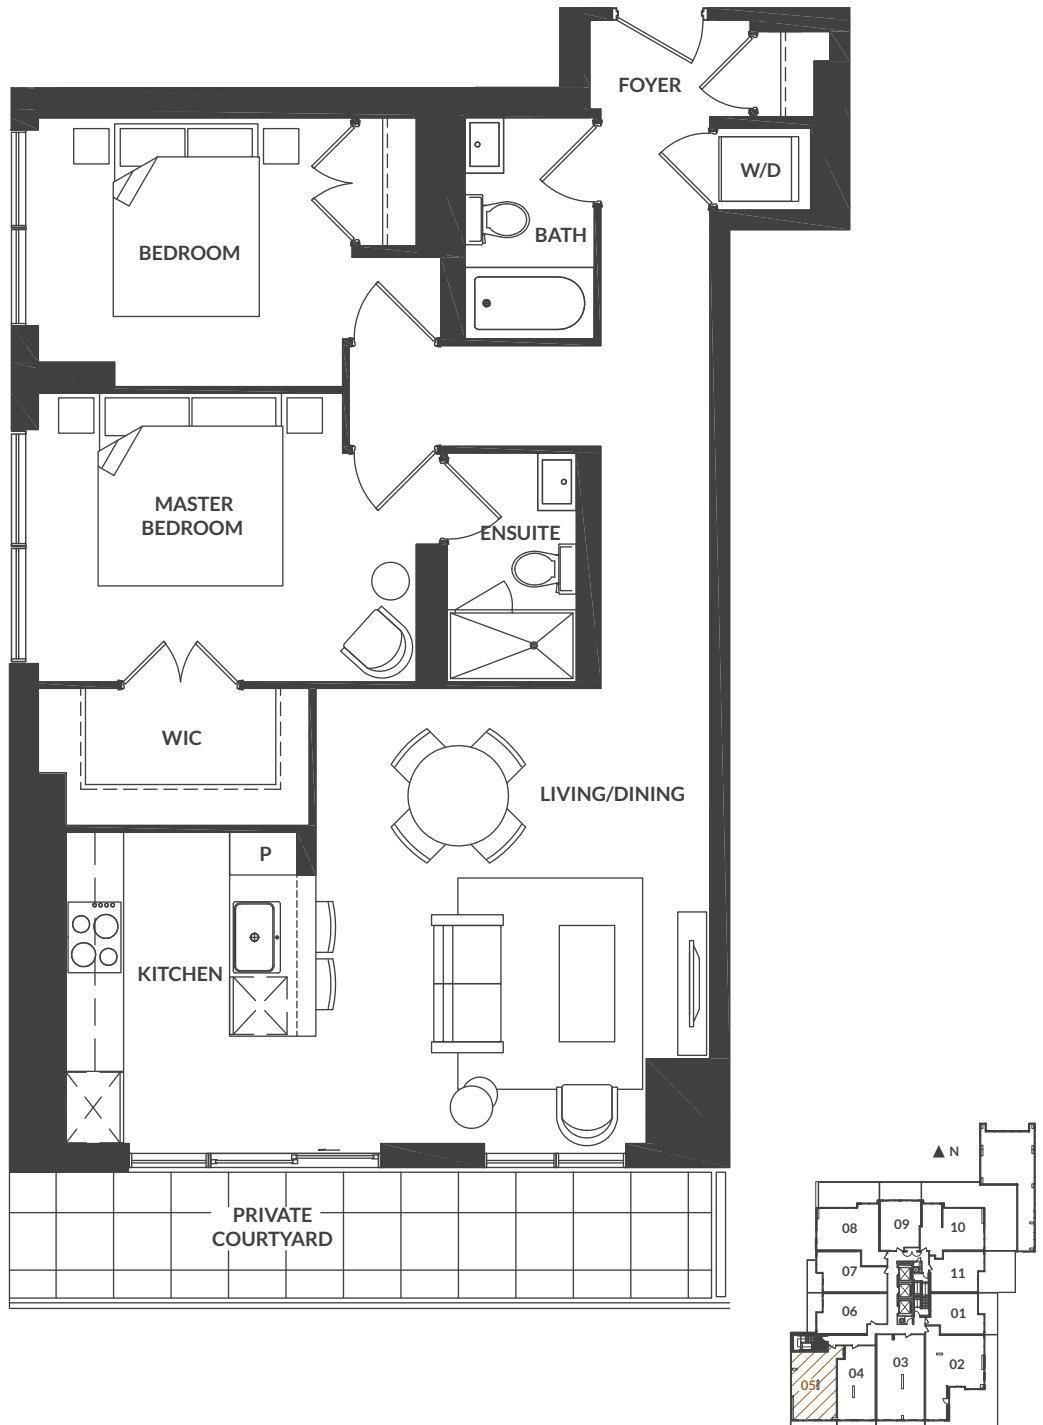

# SUITE 205

2 Bedroom

From \$5,250/month

ONE of ONE

101 · ST · CLAIR · WEST

LUXURY RENTALS

\* Location of windows alternate on each floor.

Floor plans are intended to give a general indication of the proposed layout only. All images and dimensions are not intended to form part of any lease agreement. Dimensions and layouts are not exact, actual useable room sizes may vary. Furniture and fixture representations are for illustration purposes only and do not reflect electrical plans for the suite. Suites are leased unfurnished. Features, finishes, sizes and specifications are subject to change without notice. E. & O.E.